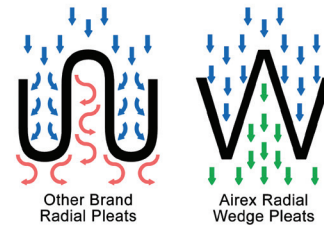

Final maximum recommended resistance is 1.0" w.g. MERV 11 filters are 95% efficient at 3-5 micron. Maximum operating temperature 180 degrees fahrenheit intermittent.

For more information, please visit our informational website

## AB-11 AIR BEAR

### Replacement Filter Cartridge

example part # **AB20255**  
**AB-20-25-5**

Radial pleats produce turbulent airflow and uneven air distribution. Airex radial wedge pleats optimize air flow while reducing restriction.