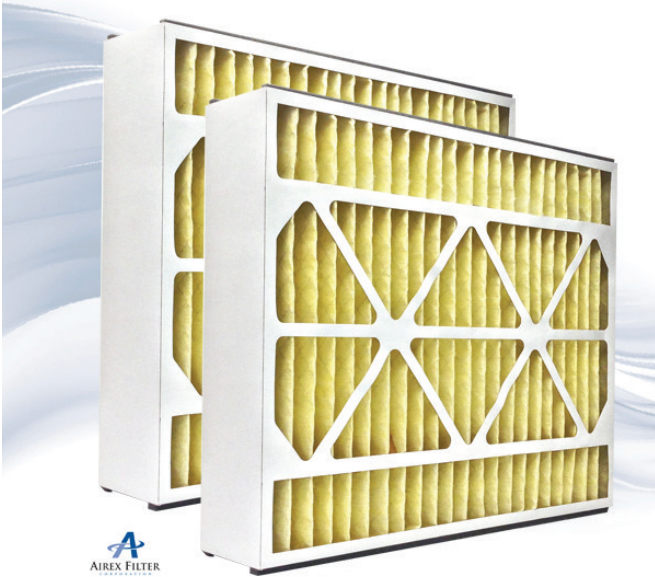

Airex Filter Corporation  
**AB-11 AIR BEAR**  
 Replacement Filter Cartridge

The Airex AB-11 Air Bear cartridge filters are designed for use with the Trion (Air Bear) air cleaner systems. Simply install the AB-11 in place of the Trion cartridge. No alterations or equipment modifications are required. The filter media is a 100% synthetic, electrostatically charged MERV 11 media, designed to attract and hold airborne contaminants. This results in a higher efficient filter, 80-85% @ 5 micron, without sacrificing airflow. Initial resistance of a 5" deep filter is just .16" w.g. @ 300 FPM. The enclosing frame of the AB-11 is constructed of a rigid, heavy duty moisture resistant beverage board. The support members with fingers are an integral part of the frame and are bonded to each pleat on both sides to insure pleat spacing and stability. The filter pack is bonded to the inside periphery of the frame, thus eliminating the possibility of air bypass. Gaskets have been added on all four sides top and bottom for a tight seal into any housing. The media support grid is a heavy expanded wire with an effective open area of not less than 93%. The wire grid is bonded to the filter media to eliminate the possibility of media oscillation and media pull away. UL Approved 217V as to flammability class 2 UL900.

The Airex AB-11 Air Bear replacement cartridges are designed for use in the Trion Air Bear cleaner housings. Simply install in place of the Trion cartridge. No alterations of equipment are needed. We also carry replacement filters for the 600SG and 650 SG. One of the most popular filters used in homes across the country.