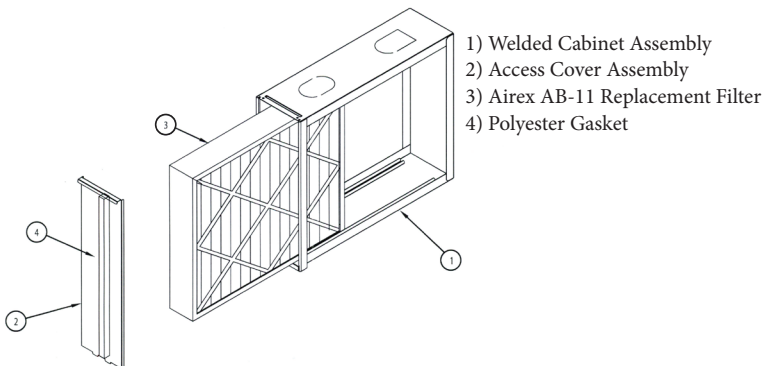

The Airex AB-11 Air Bear replacement cartridges are designed for use in the Trion Air Bear cleaner housings. Simply install in place of the Trion cartridge. No alterations of equipment are needed. We also carry replacement filters for the 600SG and 650 SG. One of the most popular filters used in homes across the country.

Register today for online ordering:

Shop our full line of commercial filtration products:

www.Airexco.com

- featuring unique volume discounts
- quick re-order from history
- various shipping and payment options

Final maximum recommended resistance is 1.0" w.g. MERV 11 filters are 95% efficient at 3-5 micron. Maximum operating temperature 180 degrees fahrenheit intermittent.

For more information, please visit our informational website

www.AirexFilter.com