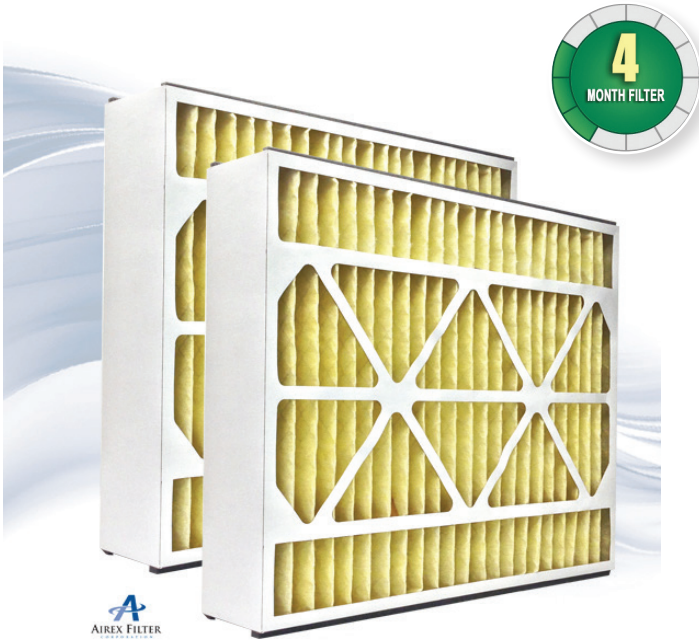

Airex Filter Corporation

AB-11 AIR BEAR

Replacement Filter Cartridge

example part # **AB20255**
AB-20-25-5