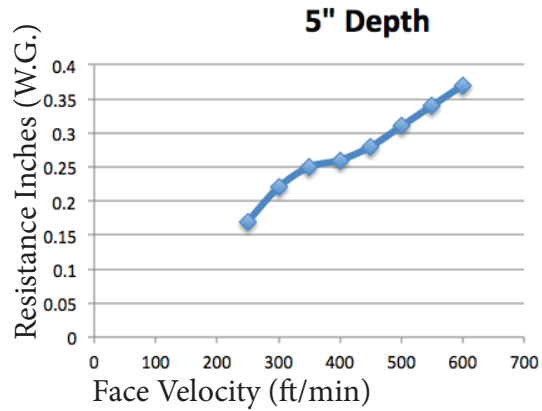

Airex Filter Corporation

AB-11 AIR BEAR

Replacement Filter Cartridge

example part # **AB20255**
AB-20-25-5