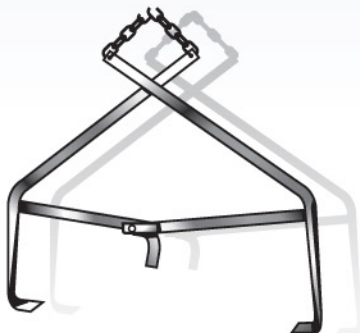

Filterbox Grabber

Lift filterboxes from ground to roof level quickly and safely

- *Save time* - no more trips up and down ladders while carrying filterboxes
- *Maximize profits* - fulfill service contracts with only one person
- *Unique Grab and Pull System*

1. Lower the Filterbox Grabber and position above box of filters

2. Quickly drop the Filterbox Grabber so that the locking mechanism activates

3. The Filterbox Grabber clamps onto the box for a quick, easy lift

Locking Mechanism

U. S. Patent 5,259,654

Part #FG-1 Filterbox Grabber