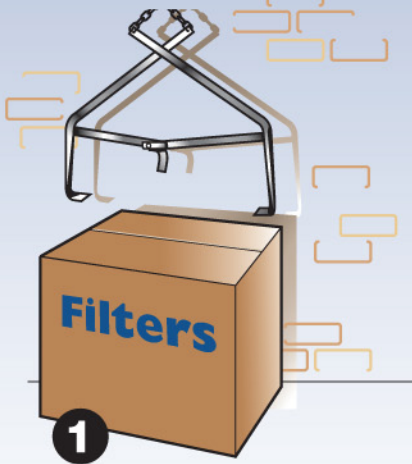

Filterbox Grabber

Lift filterboxes from ground to roof level quickly and safely

- *Save time* - no more trips up and down ladders while carrying filterboxes
- *Maximize profits* - fulfill service contracts with only one person
- *Unique Grab and Pull System*

1. Lower the Filterbox Grabber and position above box of filters

2. Quickly drop the Filterbox Grabber so that the locking mechanism activates

3. The Filterbox Grabber clamps onto the box for a quick, easy lift