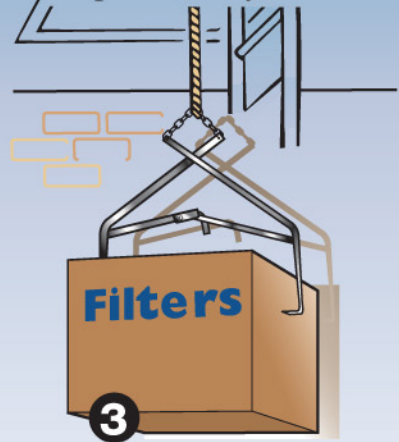

Filterbox Grabber

Lift filterboxes from ground to roof level quickly and safely

- *Save time* - no more trips up and down ladders while carrying filterboxes
- *Maximize profits* - fulfill service contracts with only one person
- *Unique Grab and Pull System*

1. Lower the Filterbox Grabber and position above box of filters

2. Quickly drop the Filterbox Grabber so that the locking mechanism activates

3. The Filterbox Grabber clamps onto the box for a quick, easy lift