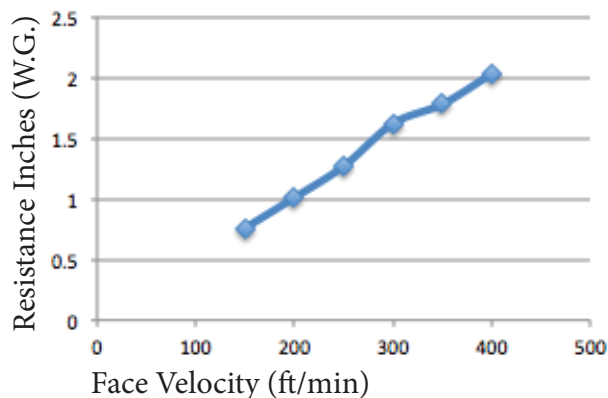

Airex Filters EZ Kleen Air Filters are known for providing remarkably effective filtration which makes them the perfect match for today's sophisticated heating/cooling/combo units.

Cleanability

Easily cleaned in a conventional or commercial dish washer, sink or by steam. Aluminum can withstand some stronger alkali solutions but it may cause discoloration in the filter. Cleaning times may vary per application depending upon the type and amount of grease that has accumulated. Because of the aluminum, the Airex EZ Kleen Filter should withstand numerous cleanings.

Special Sizes

The Airex EZ Kleen Filters are available in .5", 1" & 2" depths.

UL 900 covers both washable and throwaway filters, used for the removal of dust and other airborne particles from mechanically circulated air in equipment and systems. This is in accordance with the Standards of the National Fire Protection Association (NFPA) for Installation of Air Conditioning and Ventilating Systems, of Other Than Residence Type, NFPA No. 90A, and for Installation of Residence Type Warm Air Heating and Air Conditioning Systems, NFPA No. 90B.

For more information, please visit our informational website

www.AirexFilter.com